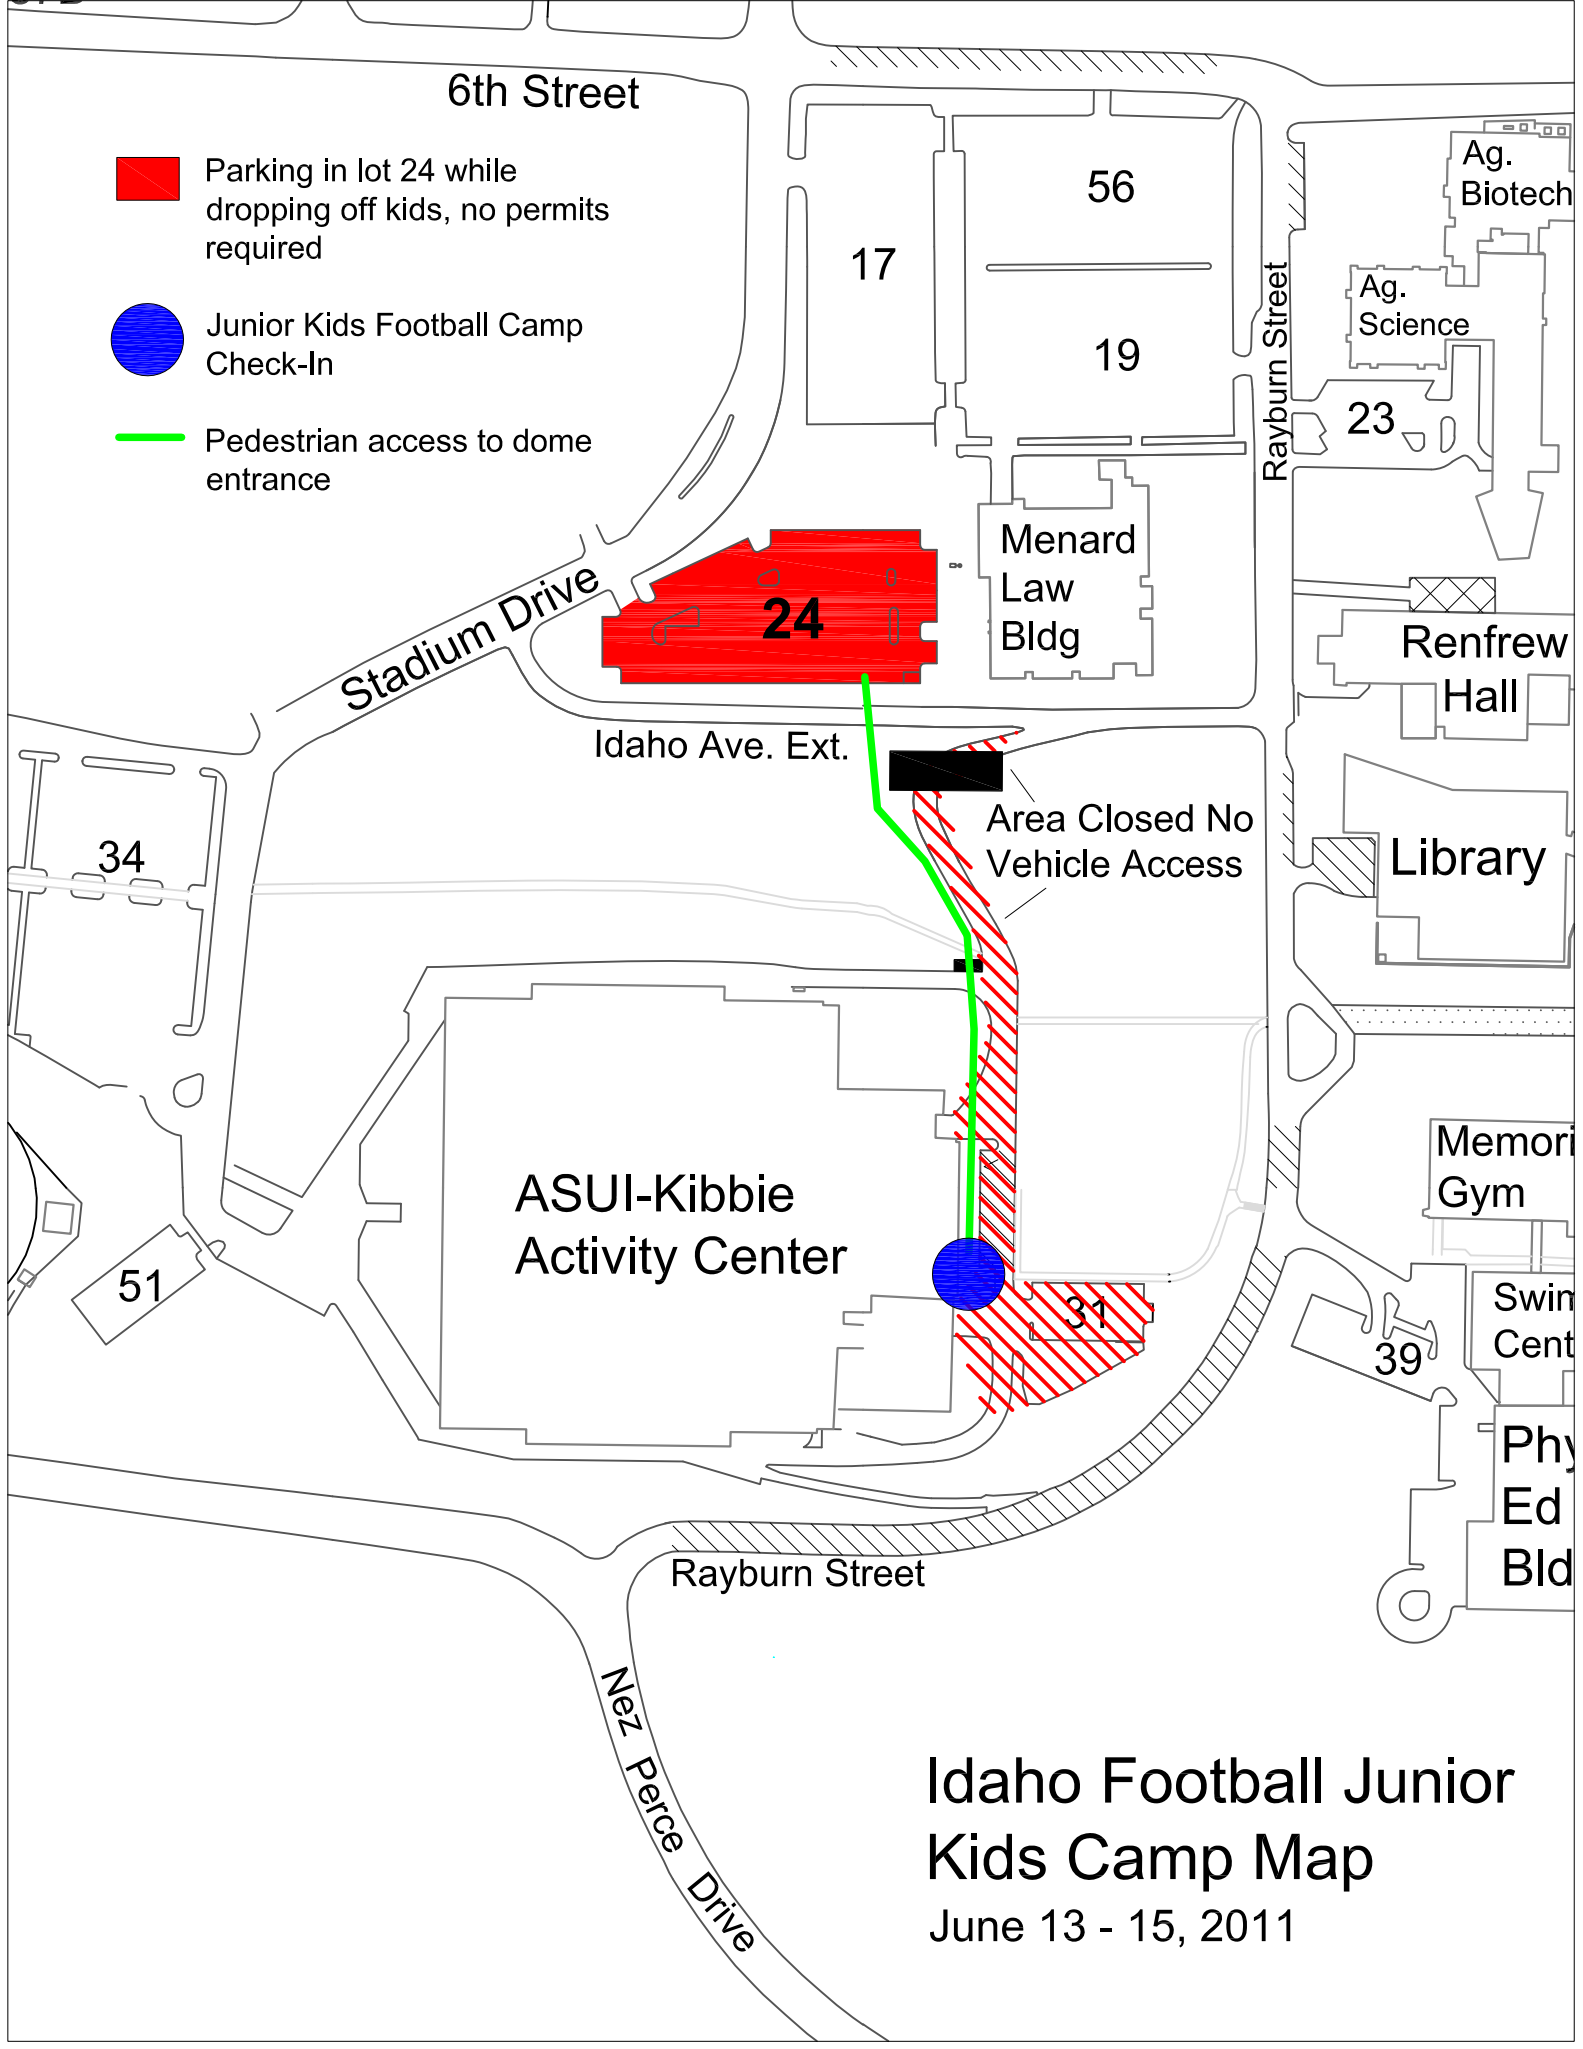

Parking in lot 24 while dropping off kids, no permits required

Junior Kids Football Camp Check-In

Pedestrian access to dome entrance

6th Street

17

56

19

23

24

Menard Law Bldg

Stadium Drive

Rayburn Street

Ag. Biotech

Ag. Science

Renfrew Hall

Library

34

Idaho Ave. Ext.

Area Closed No Vehicle Access

Memori Gym

ASUI-Kibbie Activity Center

31

51

Swin Cent

39

Phy Ed Bld

Rayburn Street

Nez Perce Drive

Idaho Football Junior Kids Camp Map

June 13 - 15, 2011