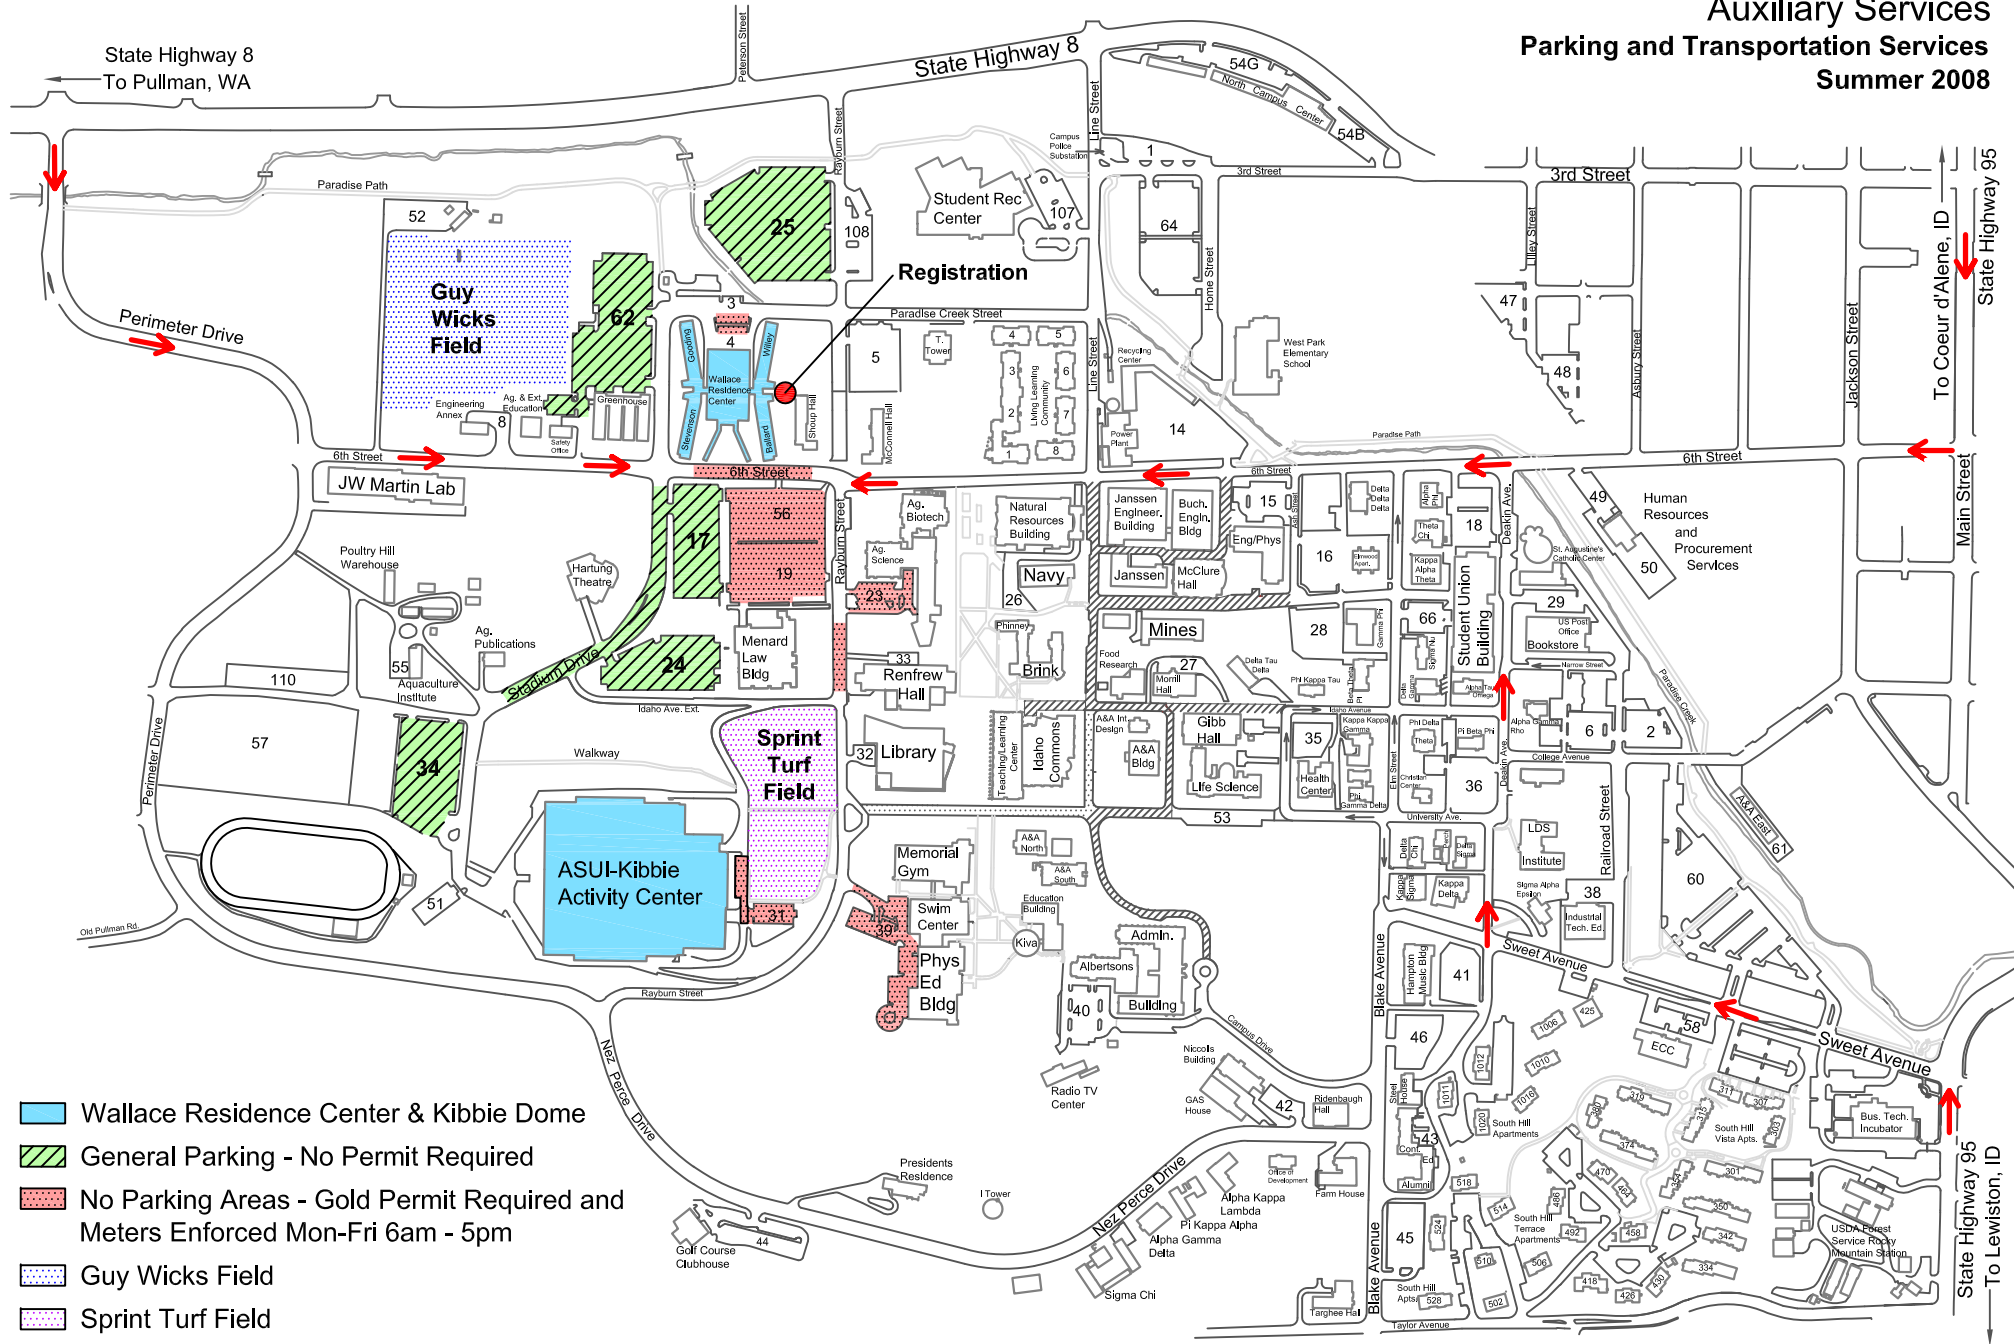

# University of Idaho

## Auxiliary Services Parking and Transportation Services Summer 2008

- Wallace Residence Center & Kibbie Dome
- General Parking - No Permit Required
- No Parking Areas - Gold Permit Required and Meters Enforced Mon-Fri 6am - 5pm
- Guy Wicks Field
- Sprint Turf Field
- Football Camp Registration
- Directional Arrows to Wallace/Registration

# ROBB AKEY FOOTBALL CAMP